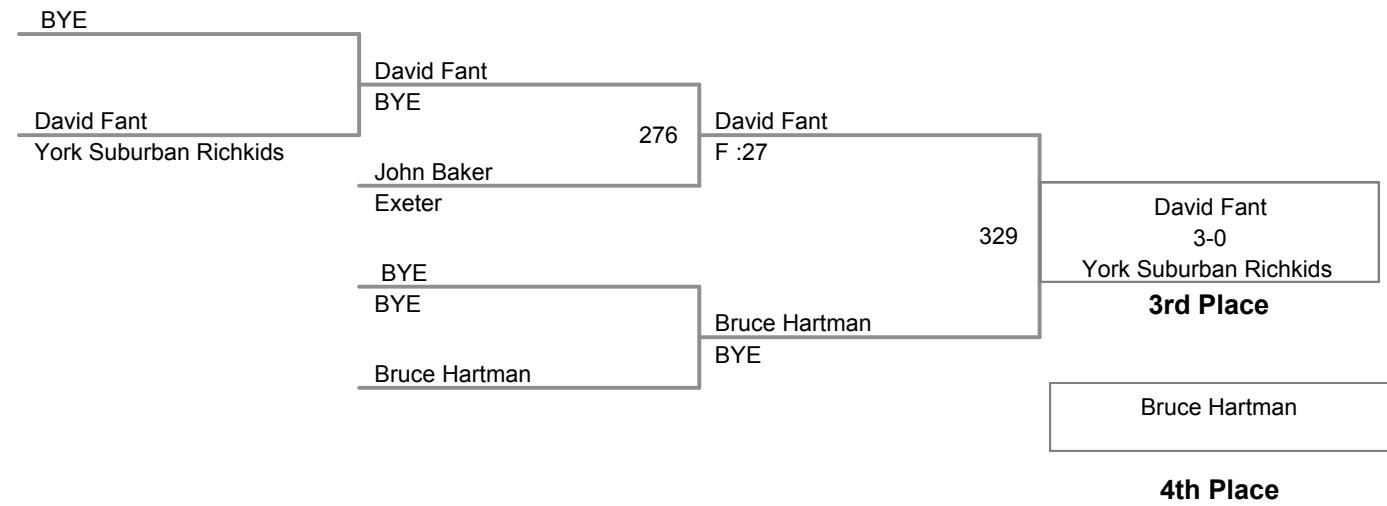

**Bald _ Fat Classic
Fully Decomposed**

150 Lbs

160 Lbs

Tim Law <i>Northeastern Wrestling Team</i>	27	Richard Mastrangelo
Richard Mastrangelo <i>N - A</i>		3-1

Tim Law <i>Northeastern Wrestling Team</i>	224	Tim Law
Richard Mastrangelo <i>N - A</i>		2-0

Tim Law <i>Northeastern Wrestling Team</i>	331	Tim Law
Richard Mastrangelo <i>N - A</i>		F 1:22

Tim Law
Northeastern Wrestling Team

Champion

Richard Mastrangelo
N-A

2nd Place

3rd Place

3 Participant Round Robin